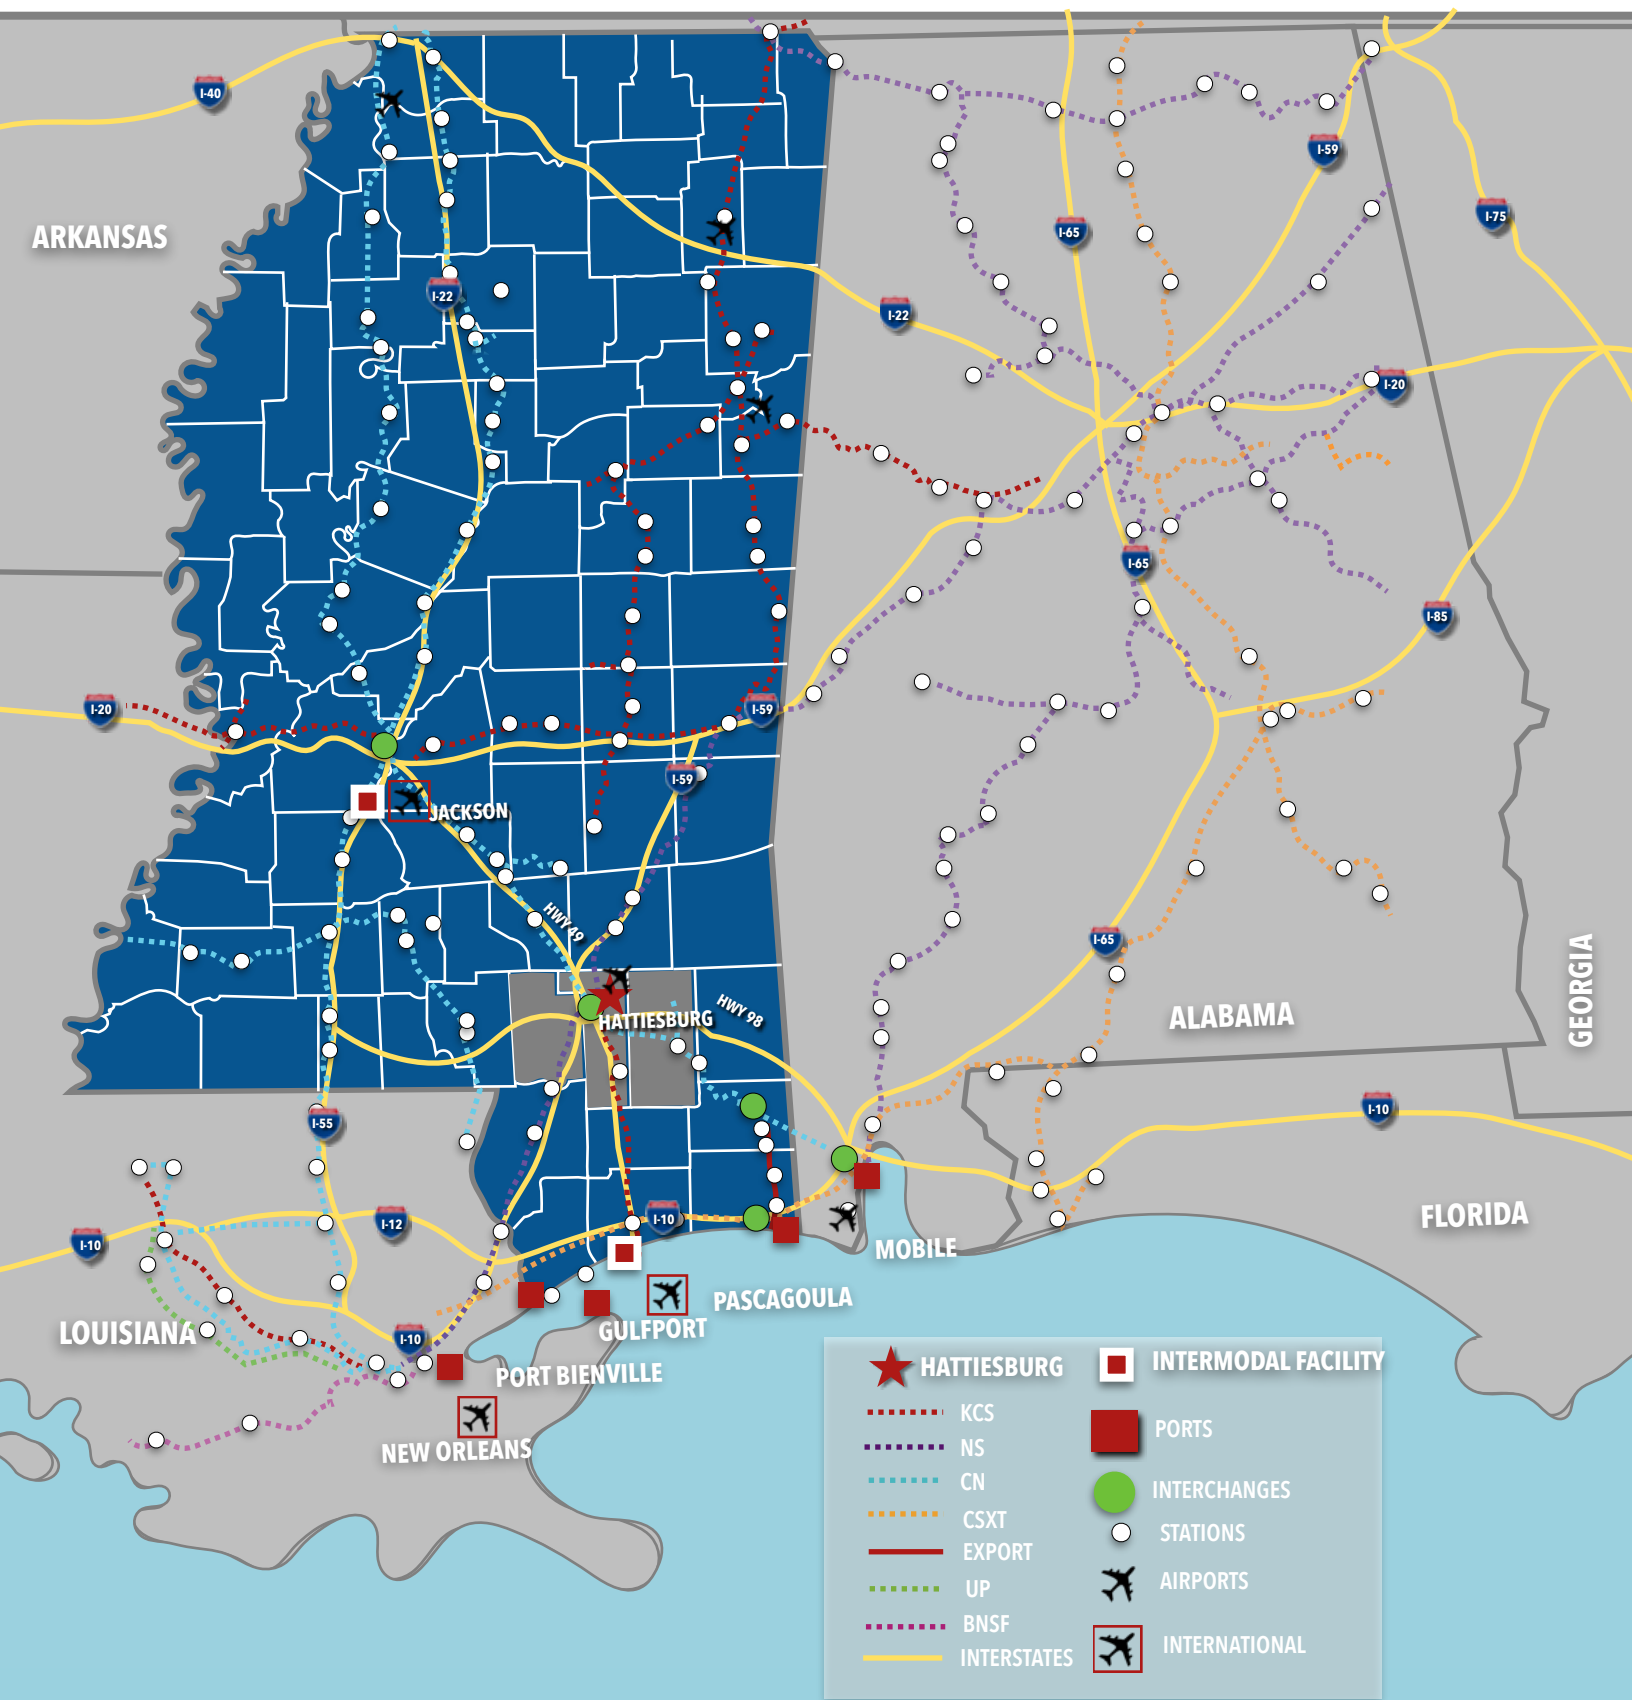

INTERMODAL MAP

GREATER HATTIESBURG

AREA DEVELOPMENT PARTNERSHIP
GREATER HATTIESBURG MS

40 MILES