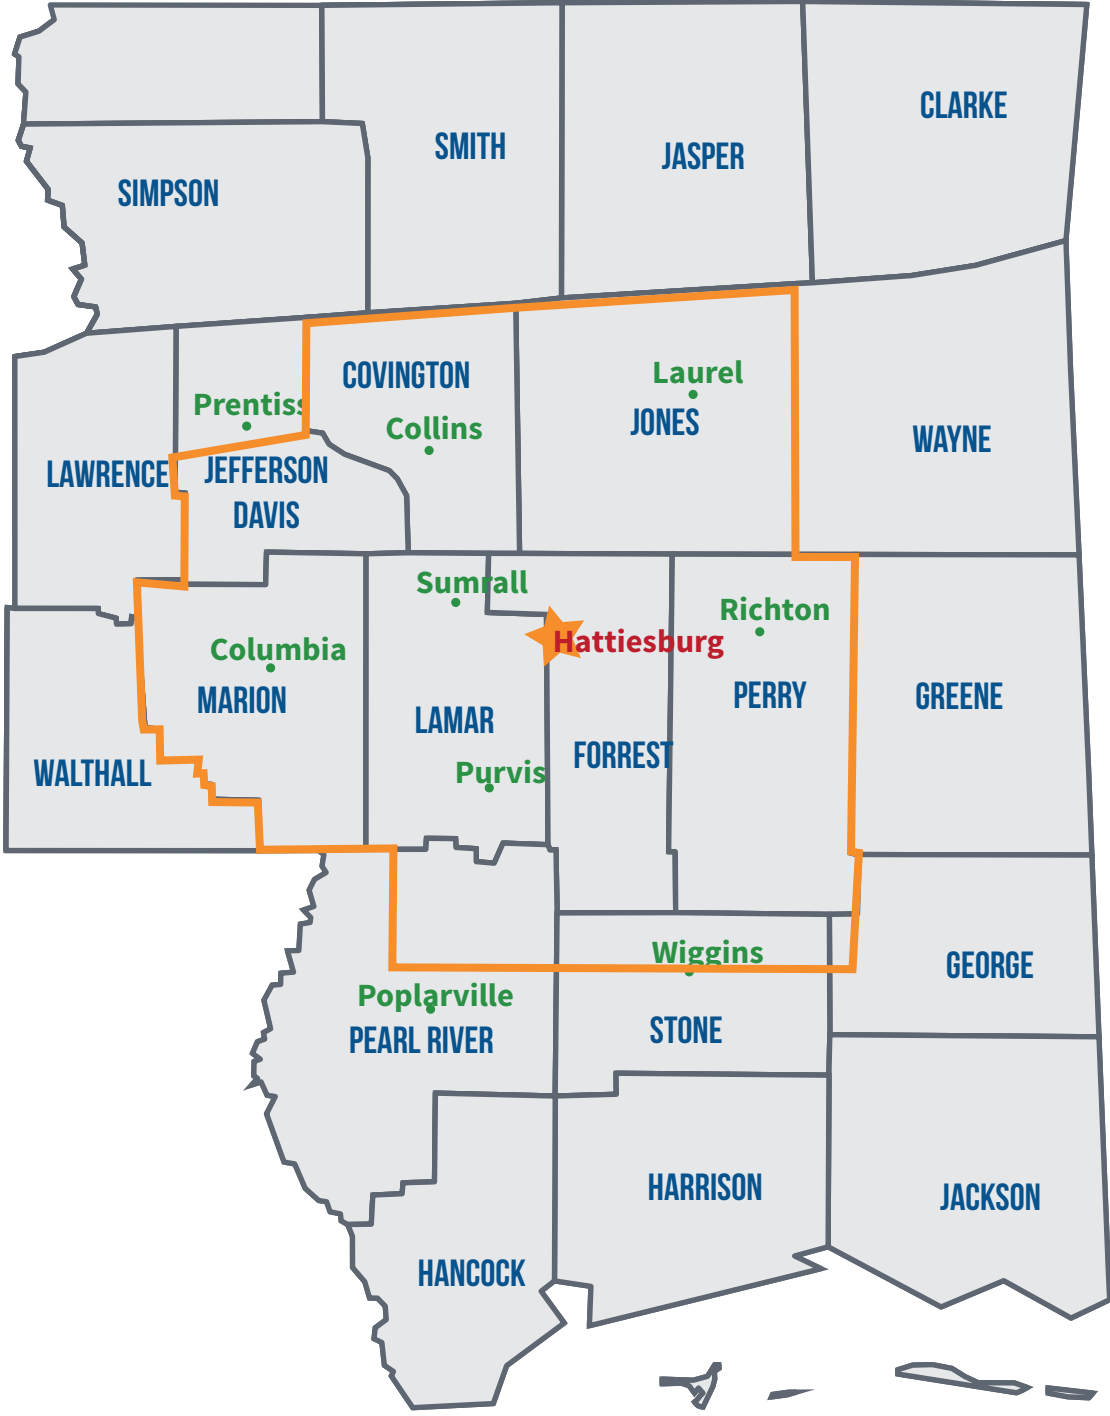

RETAIL TRADE AREA MAP

GREATER HATTIESBURG

APPROX. 3,800 SQ MILES

RETAIL TRADE AREA DEMOGRAPHICS

2016 POPULATION: **280,468**
 2016 AVERAGE HHI: **\$54,487**

DRIVE TIMES

- Purvis, MS: **15 miles**
- Sumrall, MS: **18 miles**
- Collins, MS: **28 miles**
- Laurel, MS: **30 miles**
- Richton, MS: **22 miles**
- Columbia, MS: **33 miles**
- Wiggins, MS: **36 miles**
- Poplarville, MS: **39 miles**
- Prentiss, MS: **43 miles**