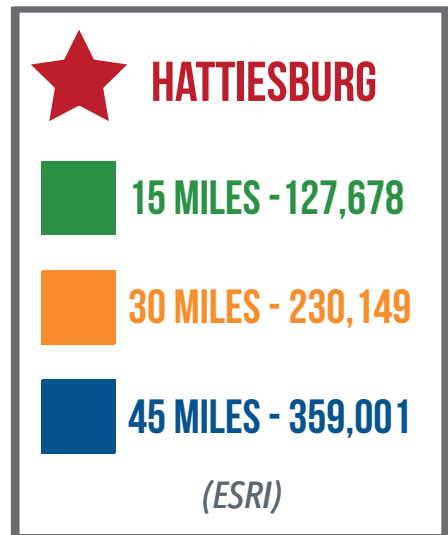

POPULATION RADIUS RING MAP

GREATER HATTIESBURG

RADIUS: 15, 30 & 45 MILES

AREA DEVELOPMENT PARTNERSHIP
GREATER HATTIESBURG MS

601-296-7500 | WWW.THEADP.COM