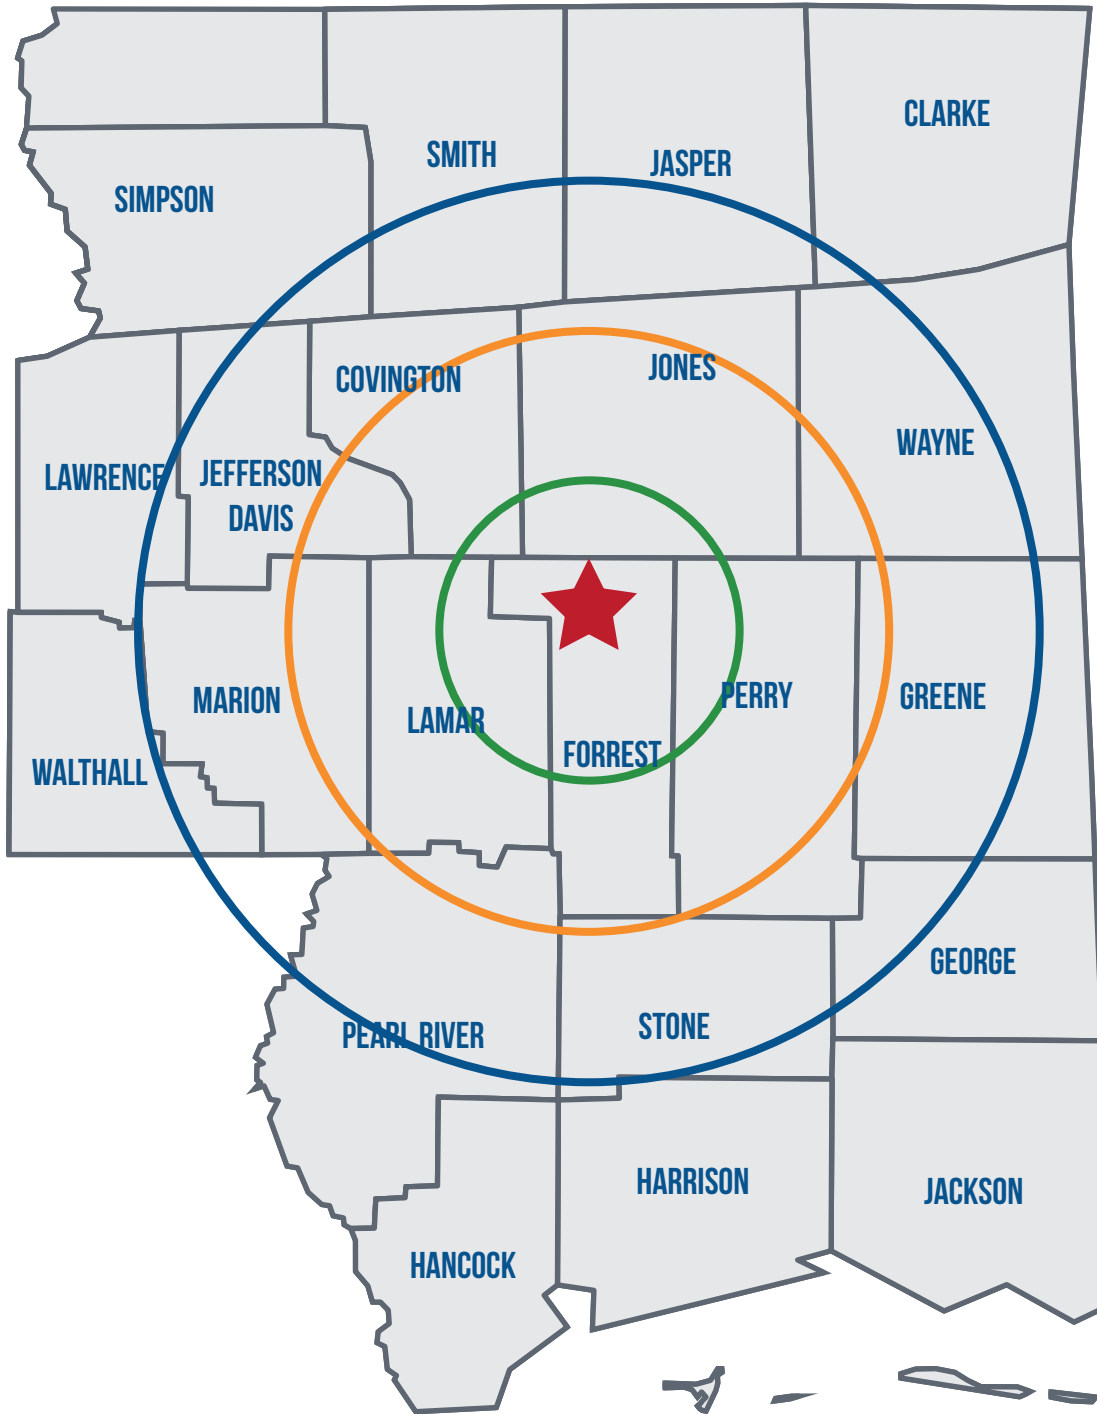

POPULATION RADIUS RING MAP

GREATER HATTIESBURG

RADIUS: 15, 30 & 45 MILES

AREA DEVELOPMENT PARTNERSHIP
GREATER HATTIESBURG MS

601-296-7500 | WWW.THEADP.COM