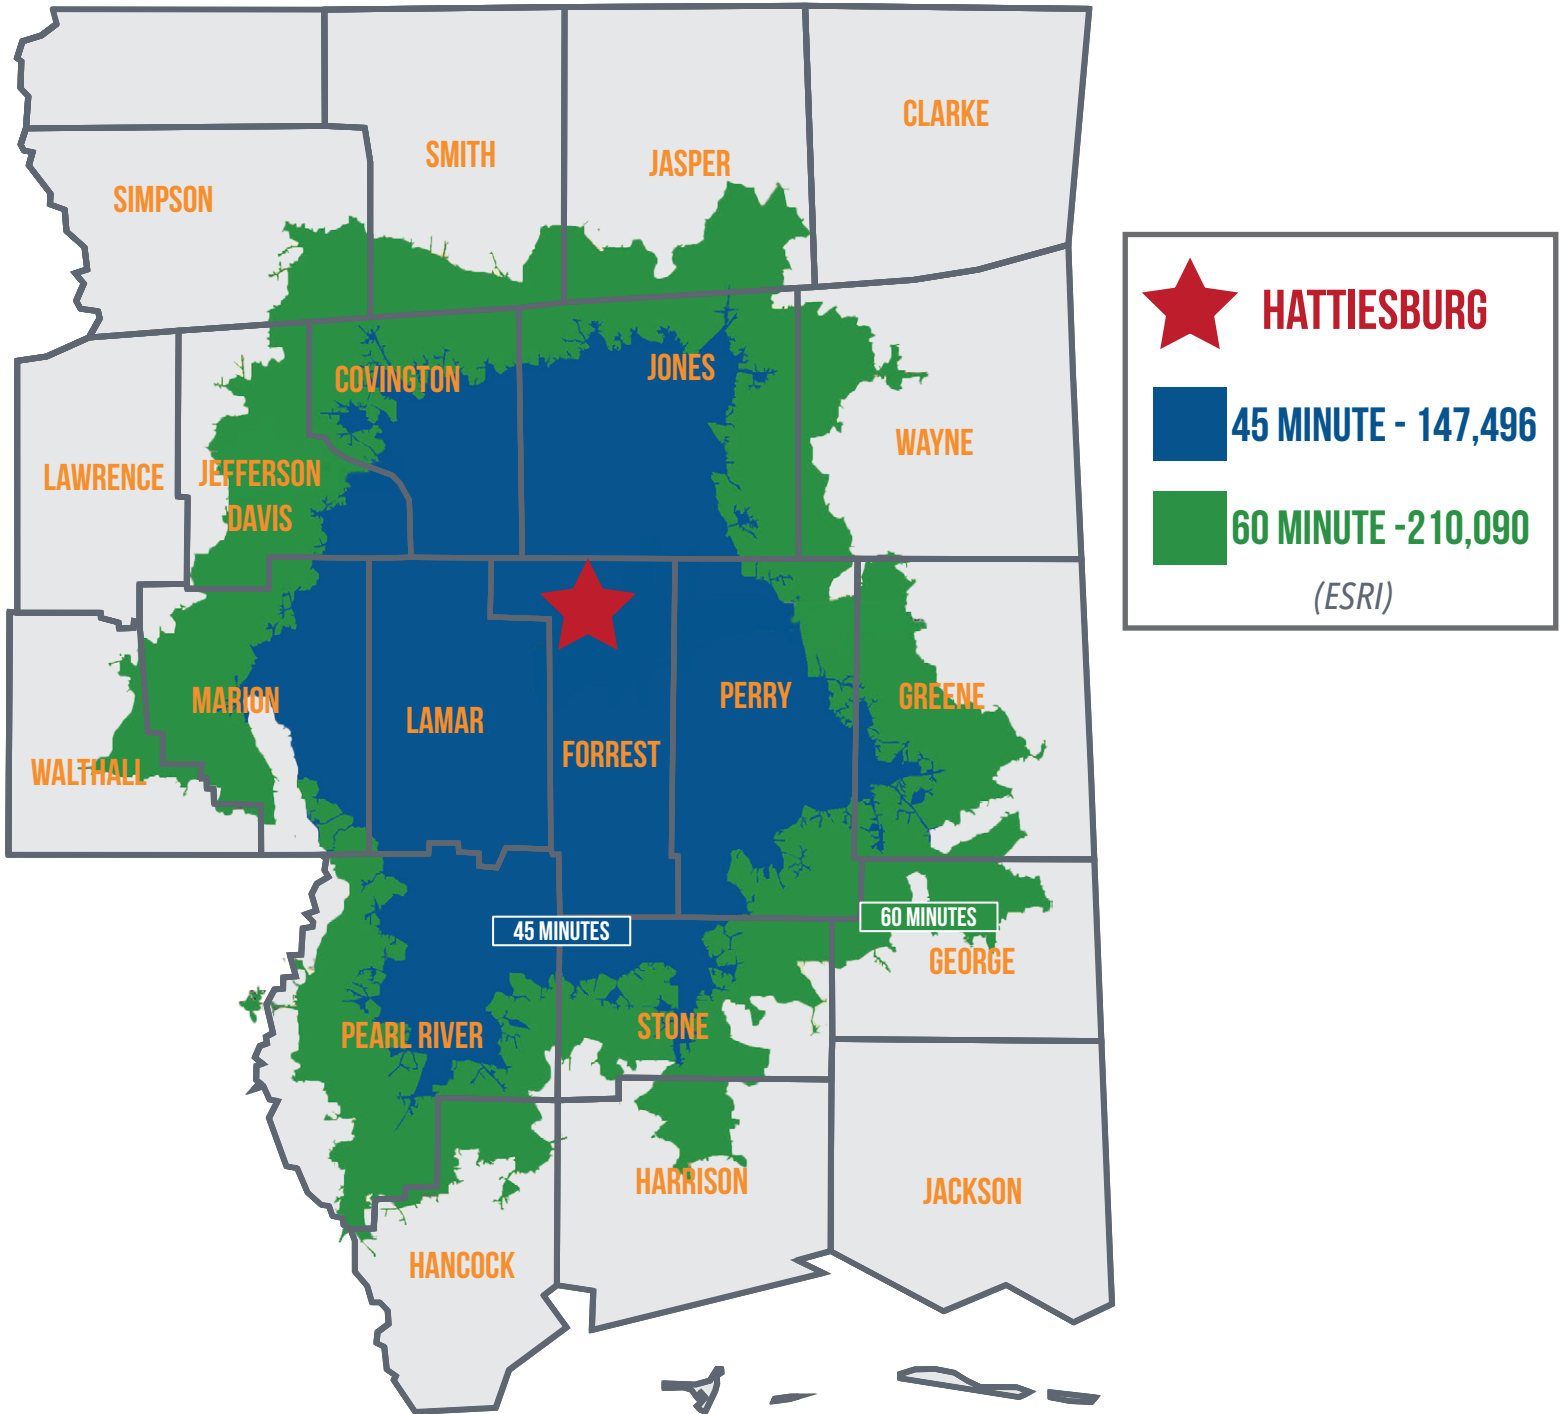

LABOR FORCE DRIVE TIME MAP

GREATER HATTIESBURG

DRIVE TIME: 45 & 60 MINUTES

LABOR FORCE: AGE 18-64 (ESRI)

AREA DEVELOPMENT PARTNERSHIP
GREATER HATTIESBURG MS

601-296-7500 | WWW.THEADP.COM