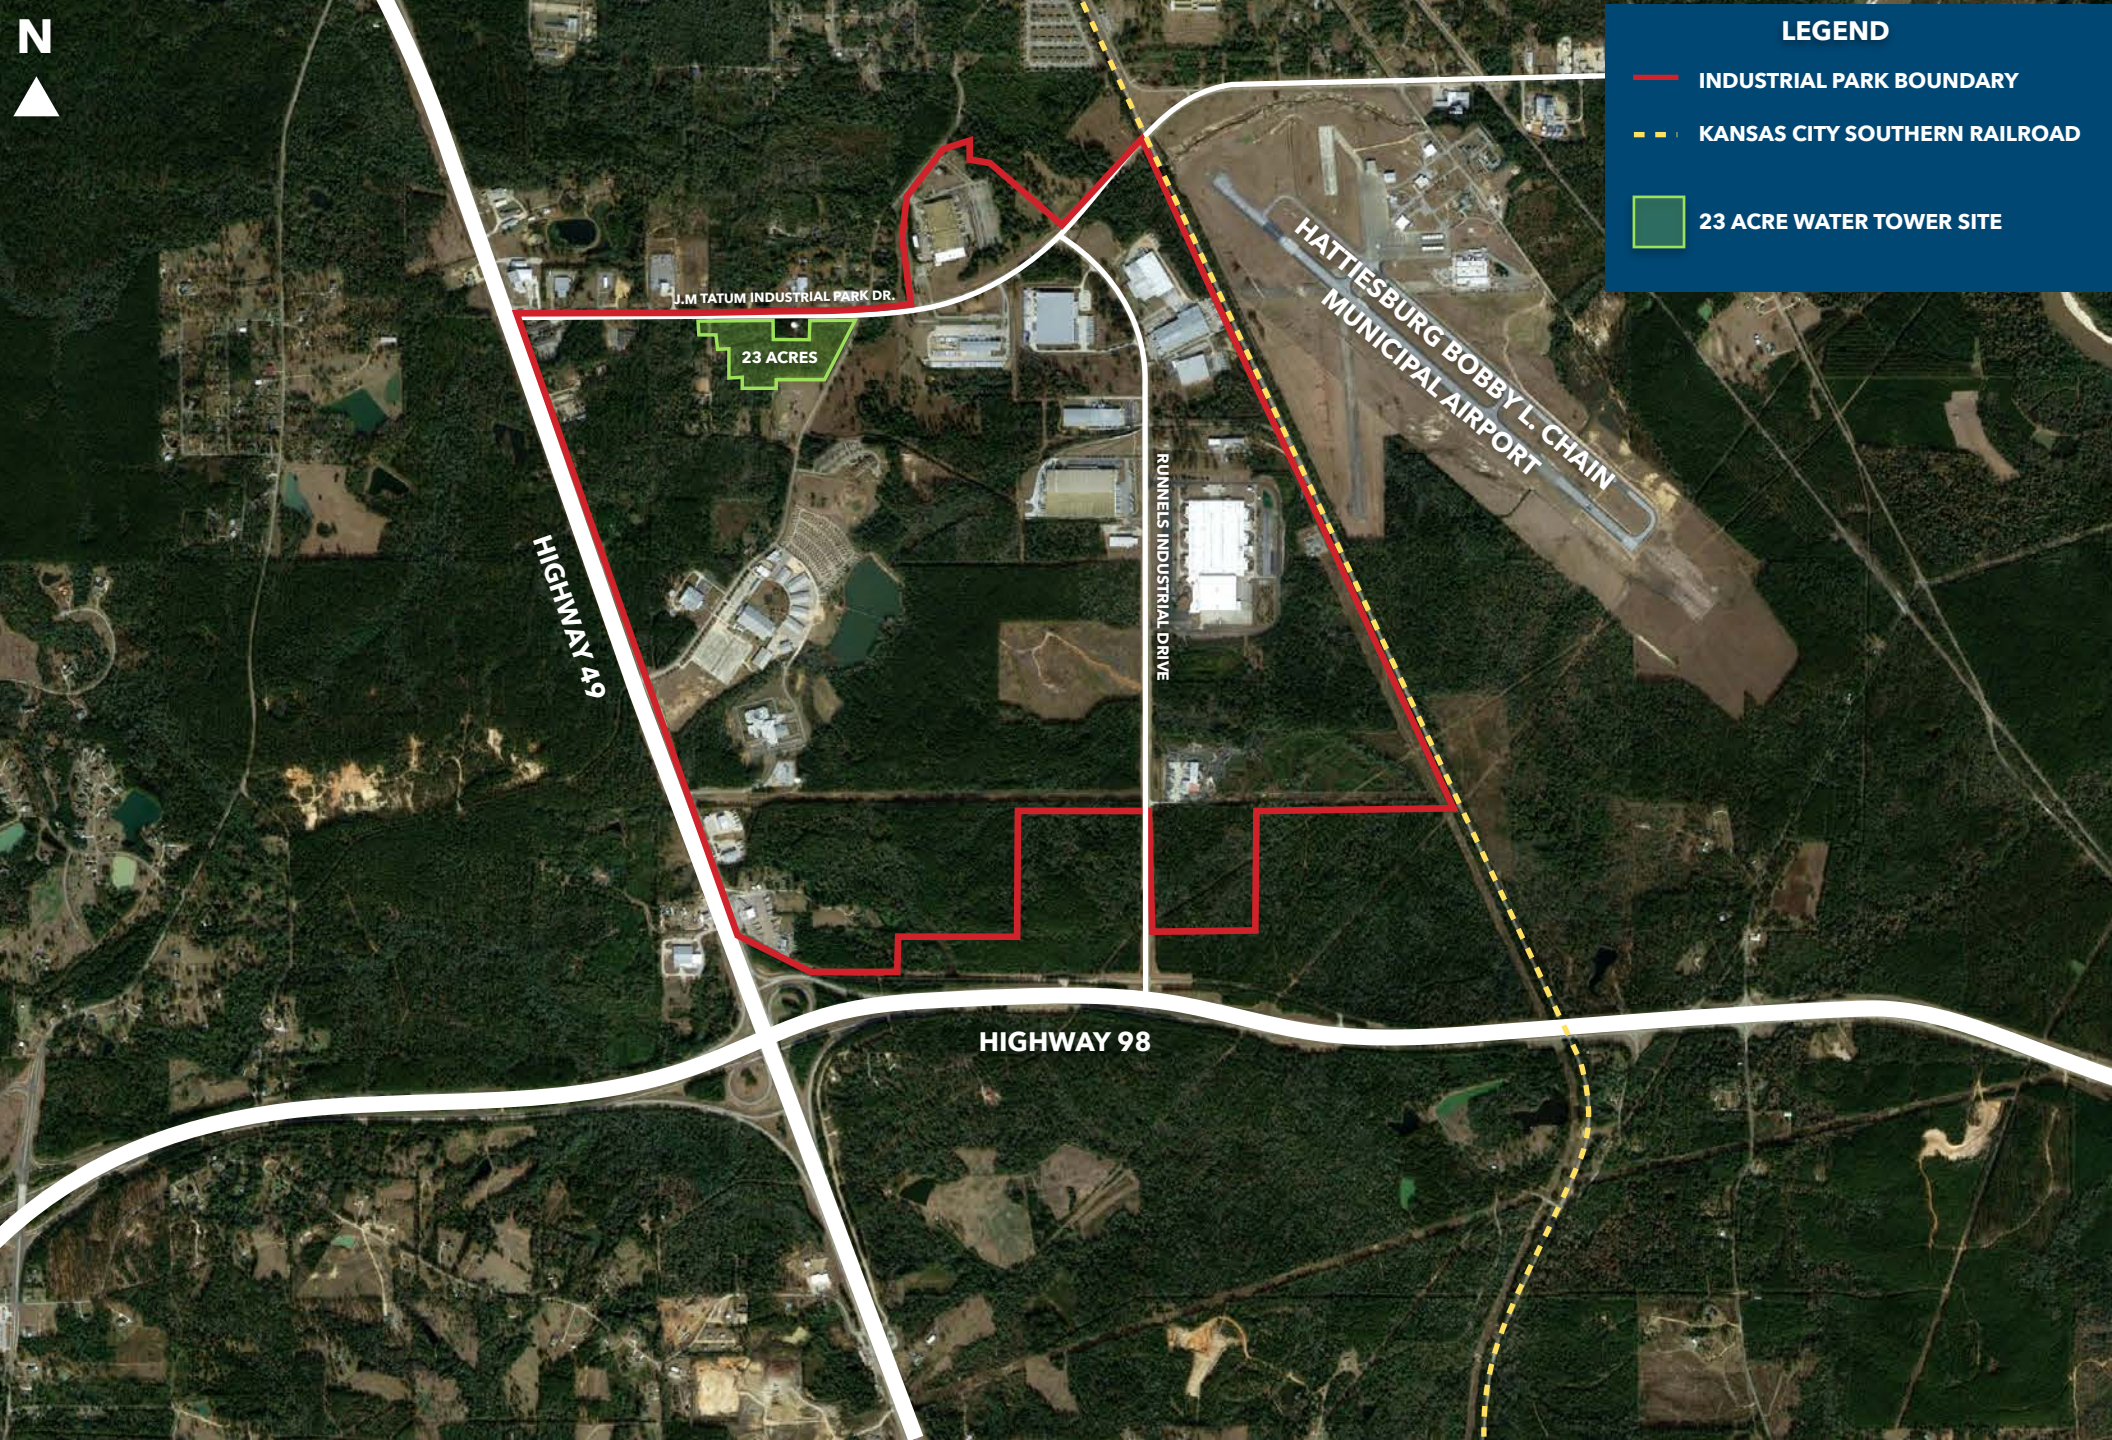

LEGEND

-  INDUSTRIAL PARK BOUNDARY
-  KANSAS CITY SOUTHERN RAILROAD
-  23 ACRE WATER TOWER SITE

HATTIESBURG - FORREST INDUSTRIAL PARK - WATER TOWER SITE