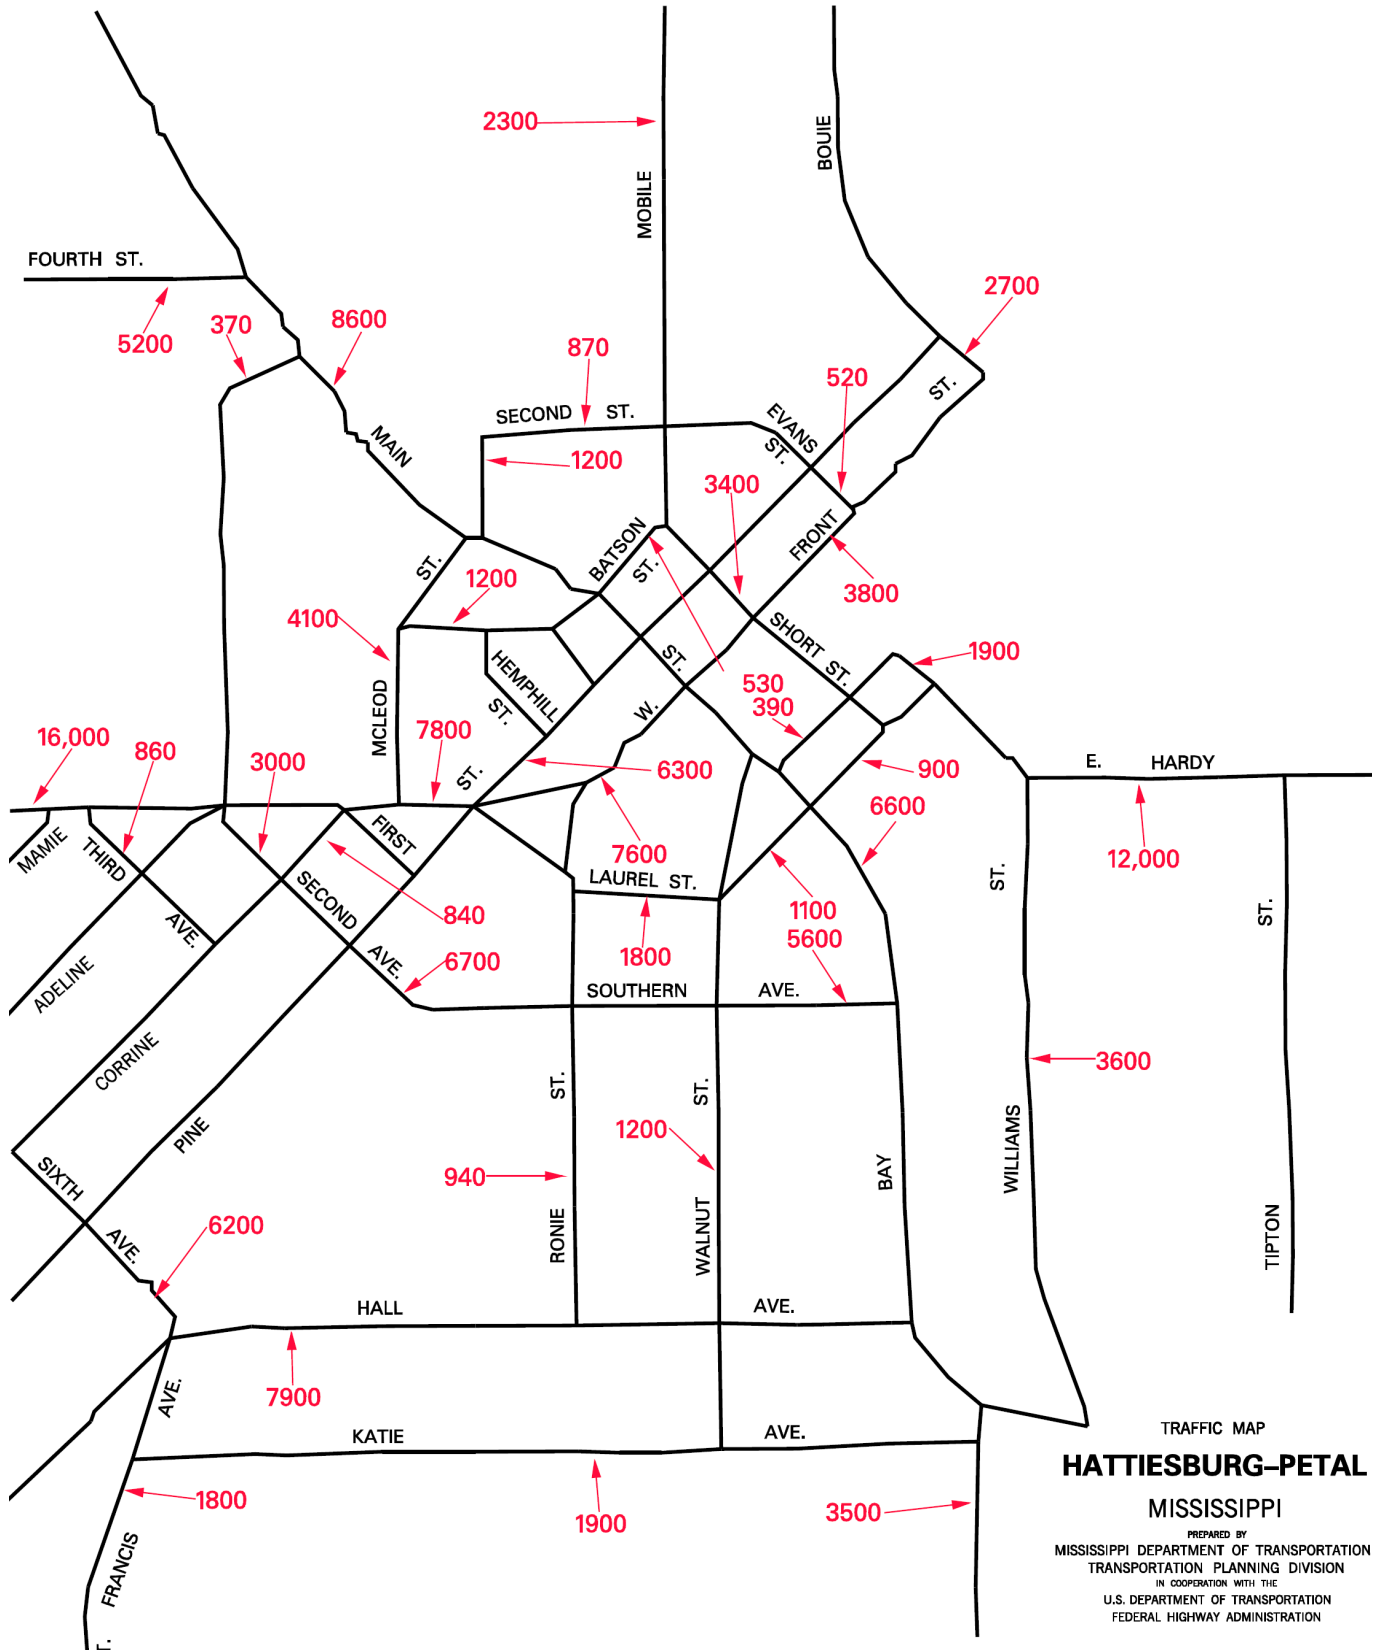

Hattiesburg Traffic Count: Map B

TRAFFIC MAP
HATTIESBURG-PETAL
 MISSISSIPPI
 PREPARED BY
 MISSISSIPPI DEPARTMENT OF TRANSPORTATION
 TRANSPORTATION PLANNING DIVISION
 IN COOPERATION WITH THE
 U.S. DEPARTMENT OF TRANSPORTATION
 FEDERAL HIGHWAY ADMINISTRATION